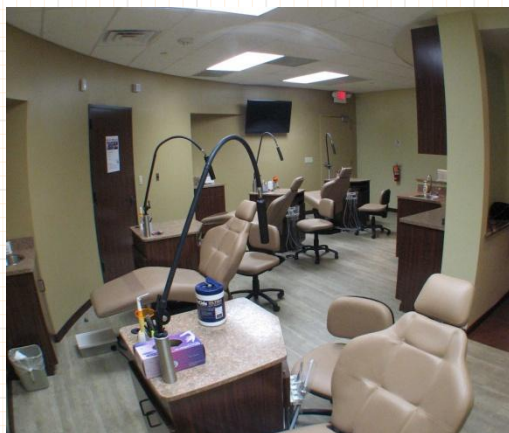

Brilliant "Natural" White Light Illumination

Permanent
ANTIMICROBIAL
Surface Treatment

Dimming Capability with Memory

Never Too Hot to Touch

Configurations:

White or Black

Rectangular /
Circular Beam

4500K / 5500K
Color Temperature

Gas-Shock Mount

44" Gooseneck

Description:

Made in the USA
All Aluminum Construction
4" x 6" Beam Spot at 18"
19,375 Lux at 18"
Antimicrobial Surface Treatment
70,000 Hours
10 W with 110- 240 V input

Applications: